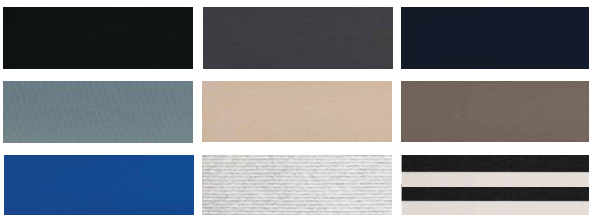

Standard Colours

Frame Colours

Our umbrella frames are all powder coated, marine grade aluminium for substantial strength whilst still being lightweight. Below is the standard frame colour range:

Canopy Colours

All canopies are made with 100% solution dyed acrylic; premium strength and fade resistance. The standard colours are indicated here:

Umbrella Dimensions

Deluxe

	3.2m	3.6m	4.0m	4.5m	5.0m
A (mm)	3200	3600	4000	4500	5000
B (mm)	3440	3840	4240	4740	5240
C (mm)	3240	3240	3410	3570	3510
D (mm)	2110	2110	2110	2110	2110
Tilt Function	Single	Single/Double	Single/Double	Single/Double	Single
Wind Tested*	92.5km/h	92.5km/h	81km/h	70km/h	60.5km/h