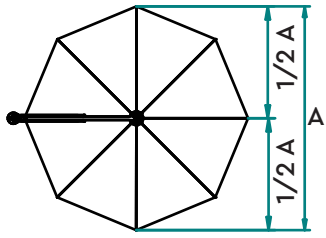

Base Selections

Boltdown and inground bases

Standard Colours

Frame Colours

Our umbrella frames are all powder coated, marine grade aluminium for substantial strength whilst still being lightweight. Below is the standard frame colour range:

Canopy Colours

All canopies are made with 100% solution dyed acrylic; premium strength and fade resistance. The standard colours are indicated here:

Umbrella Dimensions

Deluxe

	3.2m	3.6m	4.0m	4.5m	5.0m
A (mm)	3200	3600	4000	4500	5000
B (mm)	3440	3840	4240	4740	5240
C (mm)	3240	3240	3410	3570	3510
D (mm)	2110	2110	2110	2110	2110
Tilt Function	Single	Single/Double	Single/Double	Single/Double	Single
Wind Tested*	92.5km/h	92.5km/h	81km/h	70km/h	60.5km/h

Ultimate

	4.0m
A (mm)	4000
B (mm)	4240
C (mm)	3110-3670
D (mm)	1710-2270
Tilt Function	Double
Wind Rating	81km/h

Dimensions

*Our wind ratings apply to umbrellas, positioned horizontally, and exposed to free airflow.

They do not account for wind tunnels or nearby structures. Unpredictable storms, sudden gusts, and extreme winds can occur.