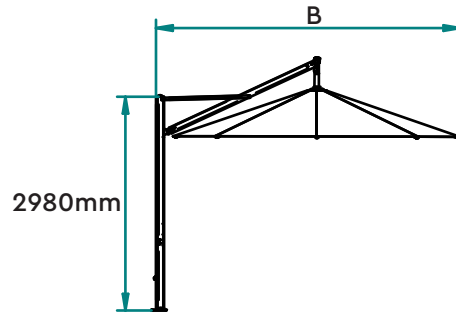

Base Selections

Boltdown and inground bases

Standard Colours

Frame Colours

Our umbrella frames are all powder coated, marine grade aluminium for substantial strength whilst still being lightweight. Below is the standard frame colour range:

Canopy Colours

All canopies are made with 100% solution dyed acrylic; premium strength and fade resistance. The standard colours are indicated here:

Umbrella Dimensions

Deluxe

	3.2m	3.6m	4.0m	4.5m	5.0m
A (mm)	3200	3600	4000	4500	5000
B (mm)	3440	3840	4240	4740	5240
C (mm)	3240	3240	3410	3570	3510
D (mm)	2110	2110	2110	2110	2110
Tilt Function	Single	Single/Double	Single/Double	Single/Double	Single
Wind Tested*	92.5km/h	92.5km/h	81km/h	70km/h	60.5km/h

Ultimate

	4.0m
A (mm)	4000
B (mm)	4240
C (mm)	3110-3670
D (mm)	1710-2270
Tilt Function	Double
Wind Rating	81km/h

Dimensions

*Our wind ratings apply to umbrellas, positioned horizontally, and exposed to free airflow.

They do not account for wind tunnels or nearby structures. Unpredictable storms, sudden gusts, and extreme winds can occur.