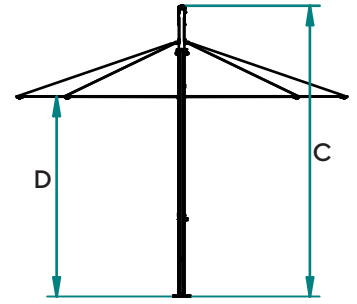

Base Selections

Boltdown and inground bases

Standard Colours

Frame Colours

Our umbrella frames are all powder coated, marine grade aluminium for substantial strength whilst still being lightweight. Below is the standard frame colour range:

Canopy Colours

All canopies are made with 100% solution dyed acrylic; premium strength and fade resistance. The standard colours are indicated here:

Umbrella Dimensions

Deluxe

	3.2m	3.6m	4.0m	4.5m	5.0m
A (mm)	3200	3600	4000	4500	5000
B (mm)	3440	3840	4240	4740	5240
C (mm)	3240	3240	3410	3570	3510
D (mm)	2110	2110	2110	2110	2110
Tilt Function	Single	Single/Double	Single/Double	Single/Double	Single
Wind Tested*	92.5km/h	92.5km/h	81km/h	70km/h	60.5km/h

Ultimate

	4.0m
A (mm)	4000
B (mm)	4240
C (mm)	3110-3670
D (mm)	1710-2270
Tilt Function	Double
Wind Rating	81km/h

Dimensions

*Our wind ratings apply to umbrellas, positioned horizontally, and exposed to free airflow.

They do not account for wind tunnels or nearby structures. Unpredictable storms, sudden gusts, and extreme winds can occur.